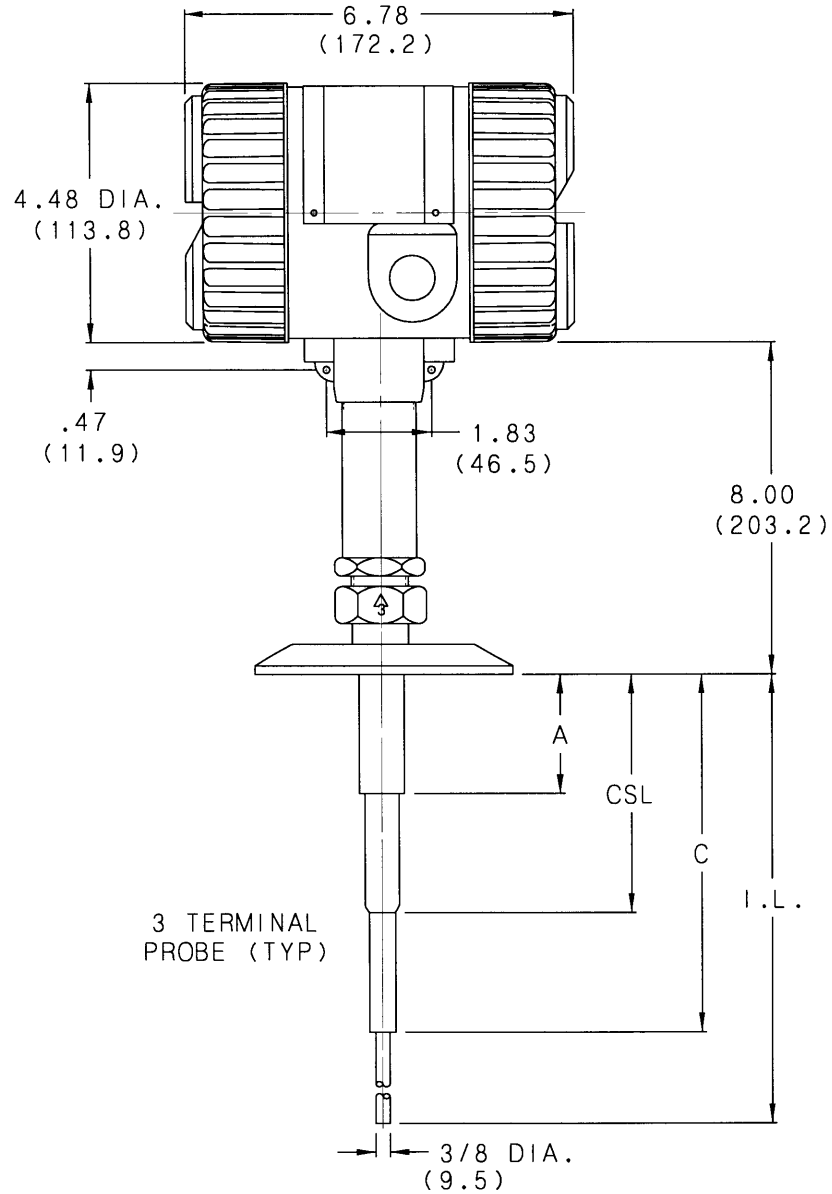

RF TWO WIRE CIRCUIT BOARD
CONFIGURATION

RF TWO WIRE SUPPLY
WIRING DETAIL

WIRING

CERTIFIED	by _____				COPYRIGHT 2002
PO # _____					AMETEK DREXELBROOK
ENG _____					SCALE NONE
USER _____					UNLESS OTHERWISE STATED
					ALL DIMENSIONS IN INCHES (MM)
		1	11-02-242	11-18-02	DR. CDW
DE # _____		ISS. EDO/DSR NO.	APP'D	DATE	CK. JJS 11-18-02

METEK®
DREXELBROOK

205 KEITH VALLEY RD
HORSHAM, PA 19044-9986

215-674-1234
FAX 215-674-2731

SANITARY
INTELLIPOINT™ RF
INTEGRAL, TWO WIRE

RNTX-0113-CXBX-CD

SHT. 1 OF 2
ISS. 1

No. RNTX-0113-CXBX-CD
SHT. 1 OF 2

INTEGRAL RF TWO WIRE

CERTIFIED	by _____				COPYRIGHT 2002
PO # _____					AMETEK DREXELBROOK
ENG _____					SCALE NONE
USER _____					UNLESS OTHERWISE STATED ALL DIMENSIONS IN INCHES (MM)
					DR. CDW
					CK. <i>DS 11-14-02</i>
DE # _____	ISS. 1	EDO/DSR NO. 11-02-242	APP'D <i>[Signature]</i>	DATE 11-18-02	