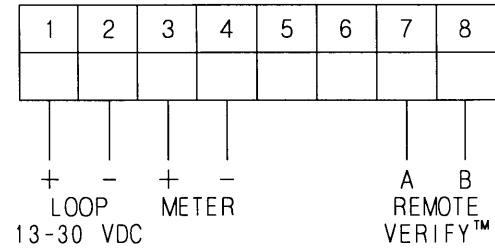

RF TWO WIRE CIRCUIT BOARD
CONFIGURATION

RF TWO WIRE SUPPLY
WIRING DETAIL

WIRING

CERTIFIED	by _____				COPYRIGHT 2002
PO # _____					AMETEK DREXELBROOK
ENG _____					SCALE NONE
USER _____					UNLESS OTHERWISE STATED
					ALL DIMENSIONS IN INCHES (MM)
		1	11-02-242	11-18-02	DR. CDW
DE # _____		ISS. EDO/DSR NO.	APP'D	DATE	CK. JJS 11-18-02