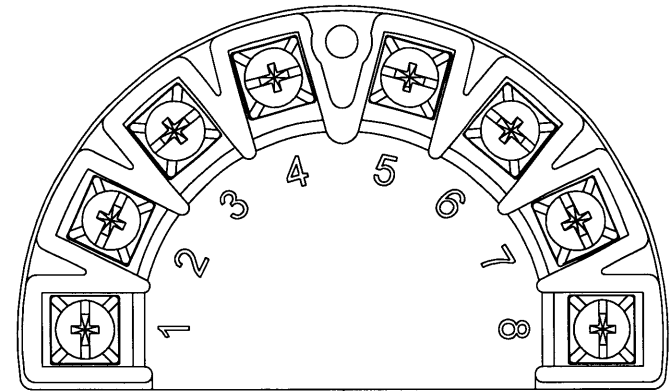

RF TWO WIRE CIRCUIT BOARD
CONFIGURATION

RF TWO WIRE SUPPLY
WIRING DETAIL

WIRING

CERTIFIED	by _____				COPYRIGHT 2002
PO # _____					AMETEK DREXELBROOK
ENG _____					SCALE NONE
USER _____					UNLESS OTHERWISE STATED
					ALL DIMENSIONS IN INCHES (MM)
		1	11-02-242	11-18-02	DR. CDW
DE # _____		ISS. EDO/DSR NO.	APP'D	DATE	CK. JJS 11-18-02