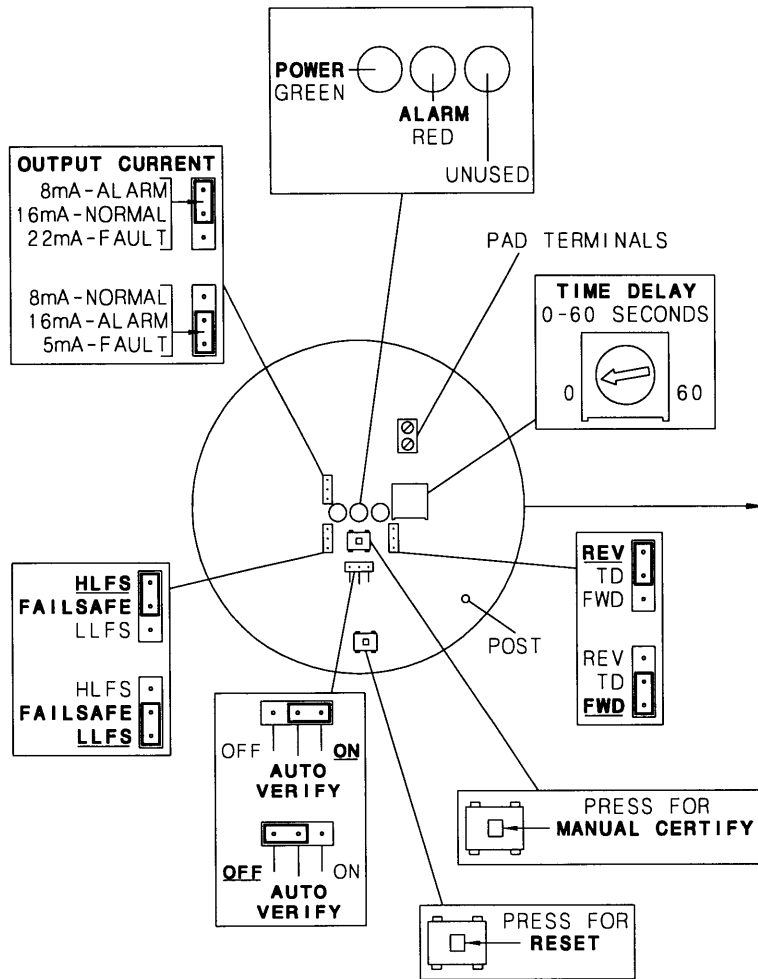

RF TWO WIRE CIRCUIT BOARD
CONFIGURATION

RF TWO WIRE SUPPLY
WIRING DETAIL

WIRING

CERTIFIED	by _____				COPYRIGHT 2002
PO # _____					AMETEK DREXELBROOK
ENG _____					SCALE NONE
USER _____					UNLESS OTHERWISE STATED
					ALL DIMENSIONS IN INCHES (MM)
		1	11-02-242	11-18-02	DR. CDW
DE # _____		ISS. EDO/DSR NO.	APP'D	DATE	CK. JJS 11-18-02